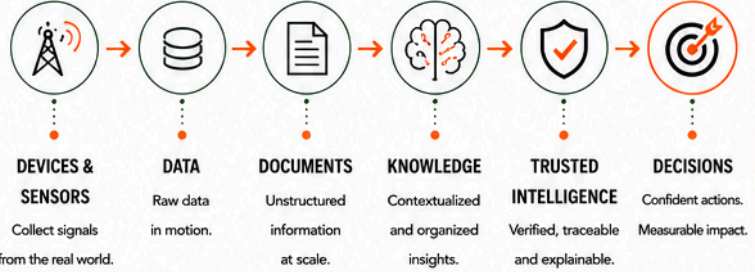

# From Data to Situational Awareness

## The Enterprise Intelligence Layer

FROM DATA TO DECISIONS. FROM COMPLEXITY TO CLARITY.

THE JOURNEY: FROM DATA TO DECISION

AiBEN Compass enables organizations to move beyond information retrieval and toward operational intelligence — helping decision-makers understand what is happening, why it matters, and what actions should be considered next.

Designed for critical environments including ports, logistics, defense, infrastructure, insurance, engineering, public sector, healthcare, and industrial operations, Compass combines sovereign AI, edge computing, and traceable intelligence into a single platform.

#### EDGE AI POWERED INTELLIGENCE

- Process data locally at the edge
- Operate offline or with low connectivity
- Enhance security and data sovereignty
- Reduce latency and improve resilience
- Enable real-time decisions at the source